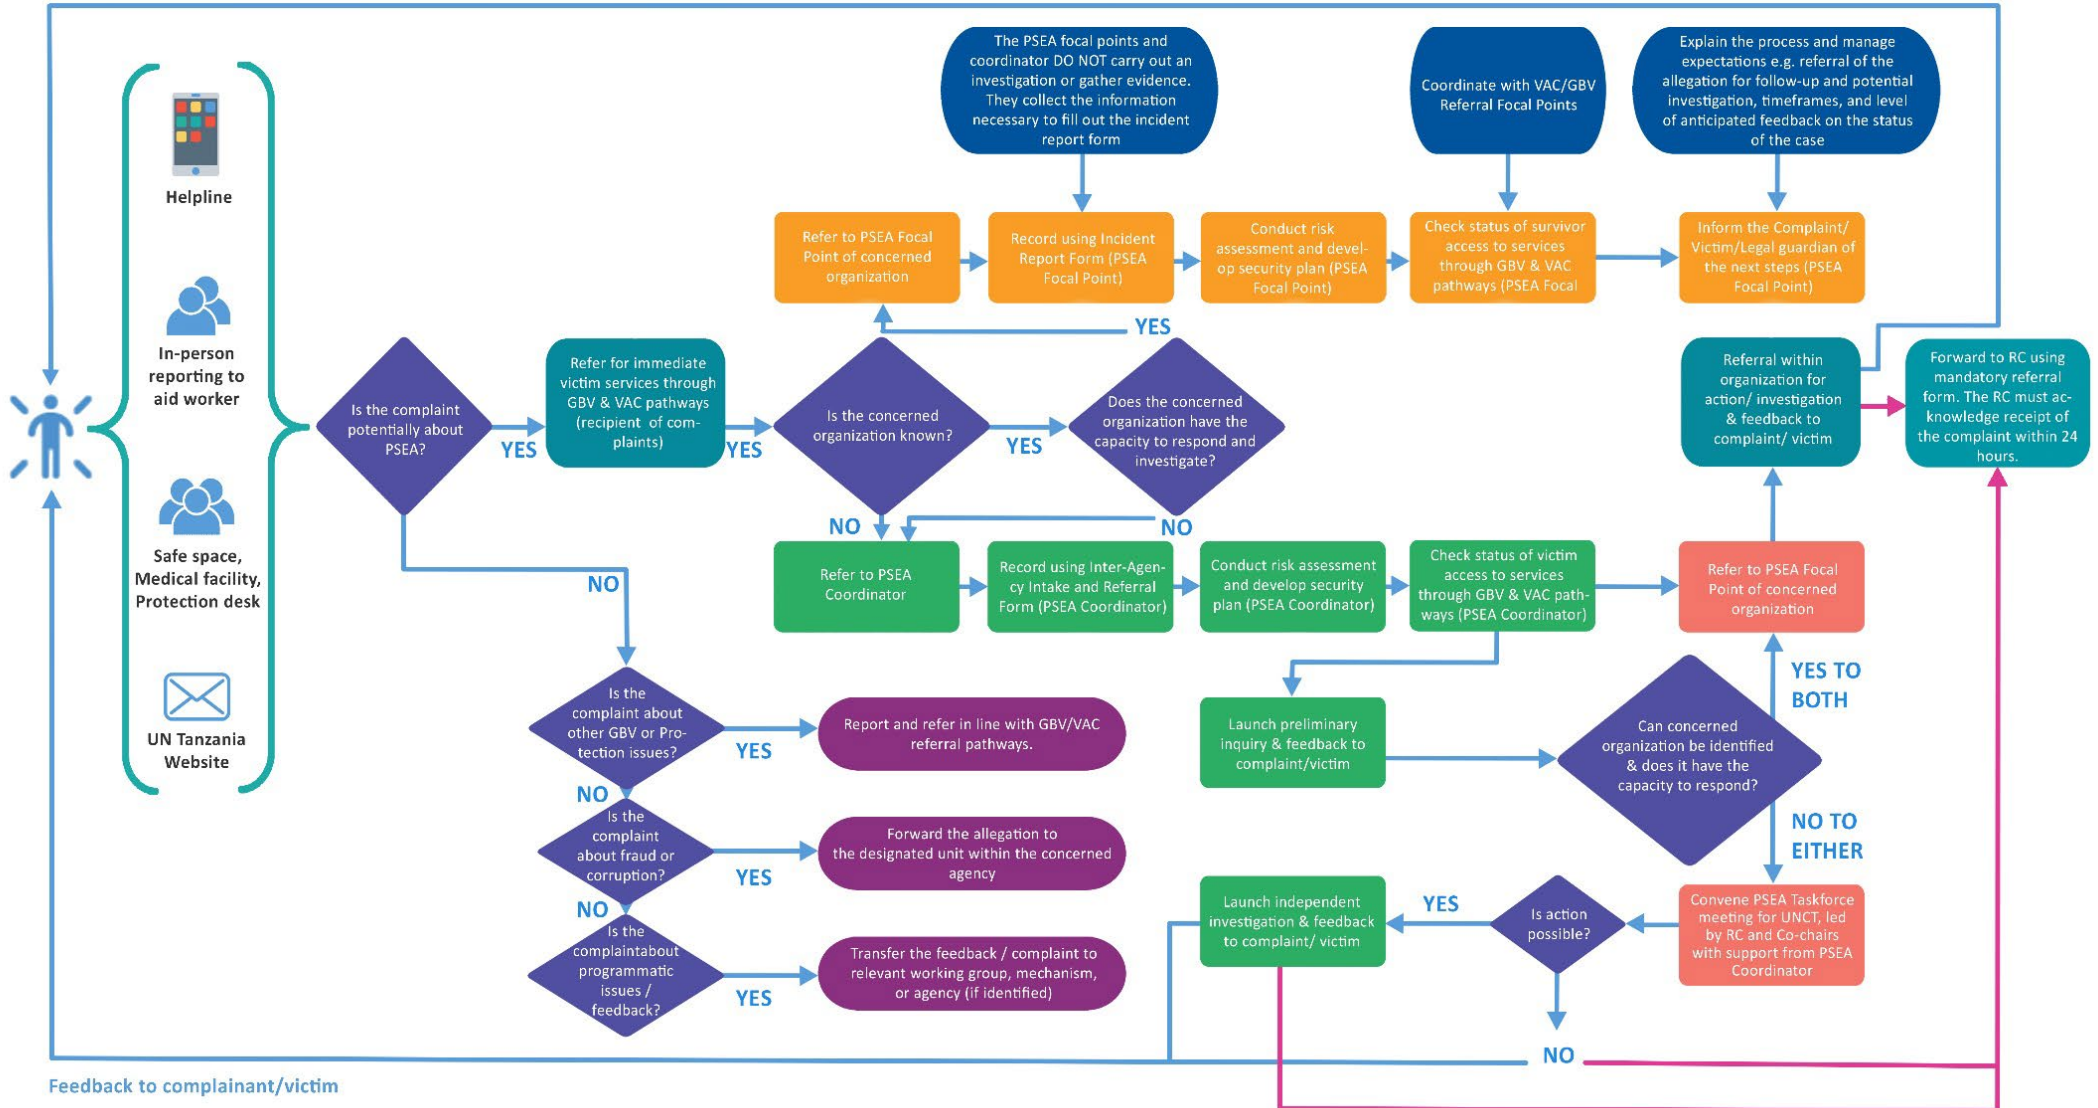

# Tanzania PSEA Network Referral Flowchart

TANZANIA PSEA NETWORK

Feedback to complainant/victim

Feedback to complainant/victim